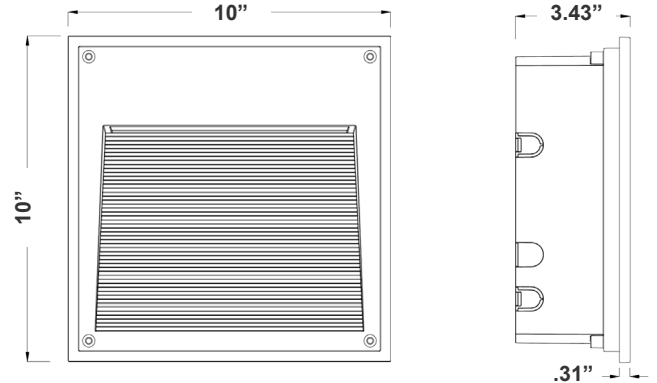

# STP SERIES Outdoor Lighting

STP-10X10-MCTP-BK  
STP-10X10-MCTP-GY  
COMMERCIAL LARGE WALL/STEP

**MCTP** Multi Color Temperature & Multi Power/Wattage (Selectable)

Illuminate large areas with our Commercial Large Wall/Step Lighting. Engineered for high-traffic commercial environments, this fixture offers bright, uniform light with energy-efficient LED technology. Its robust, weather-resistant construction ensures durability, while versatile mounting options allow for seamless installation on walls or steps. Perfect for enhancing safety and visibility in any commercial setting.

Customer Name: \_\_\_\_\_  
Project Name: \_\_\_\_\_  
Note: \_\_\_\_\_ | Type: \_\_\_\_\_

10"(H) x 10"(W) x 3.43"(D)